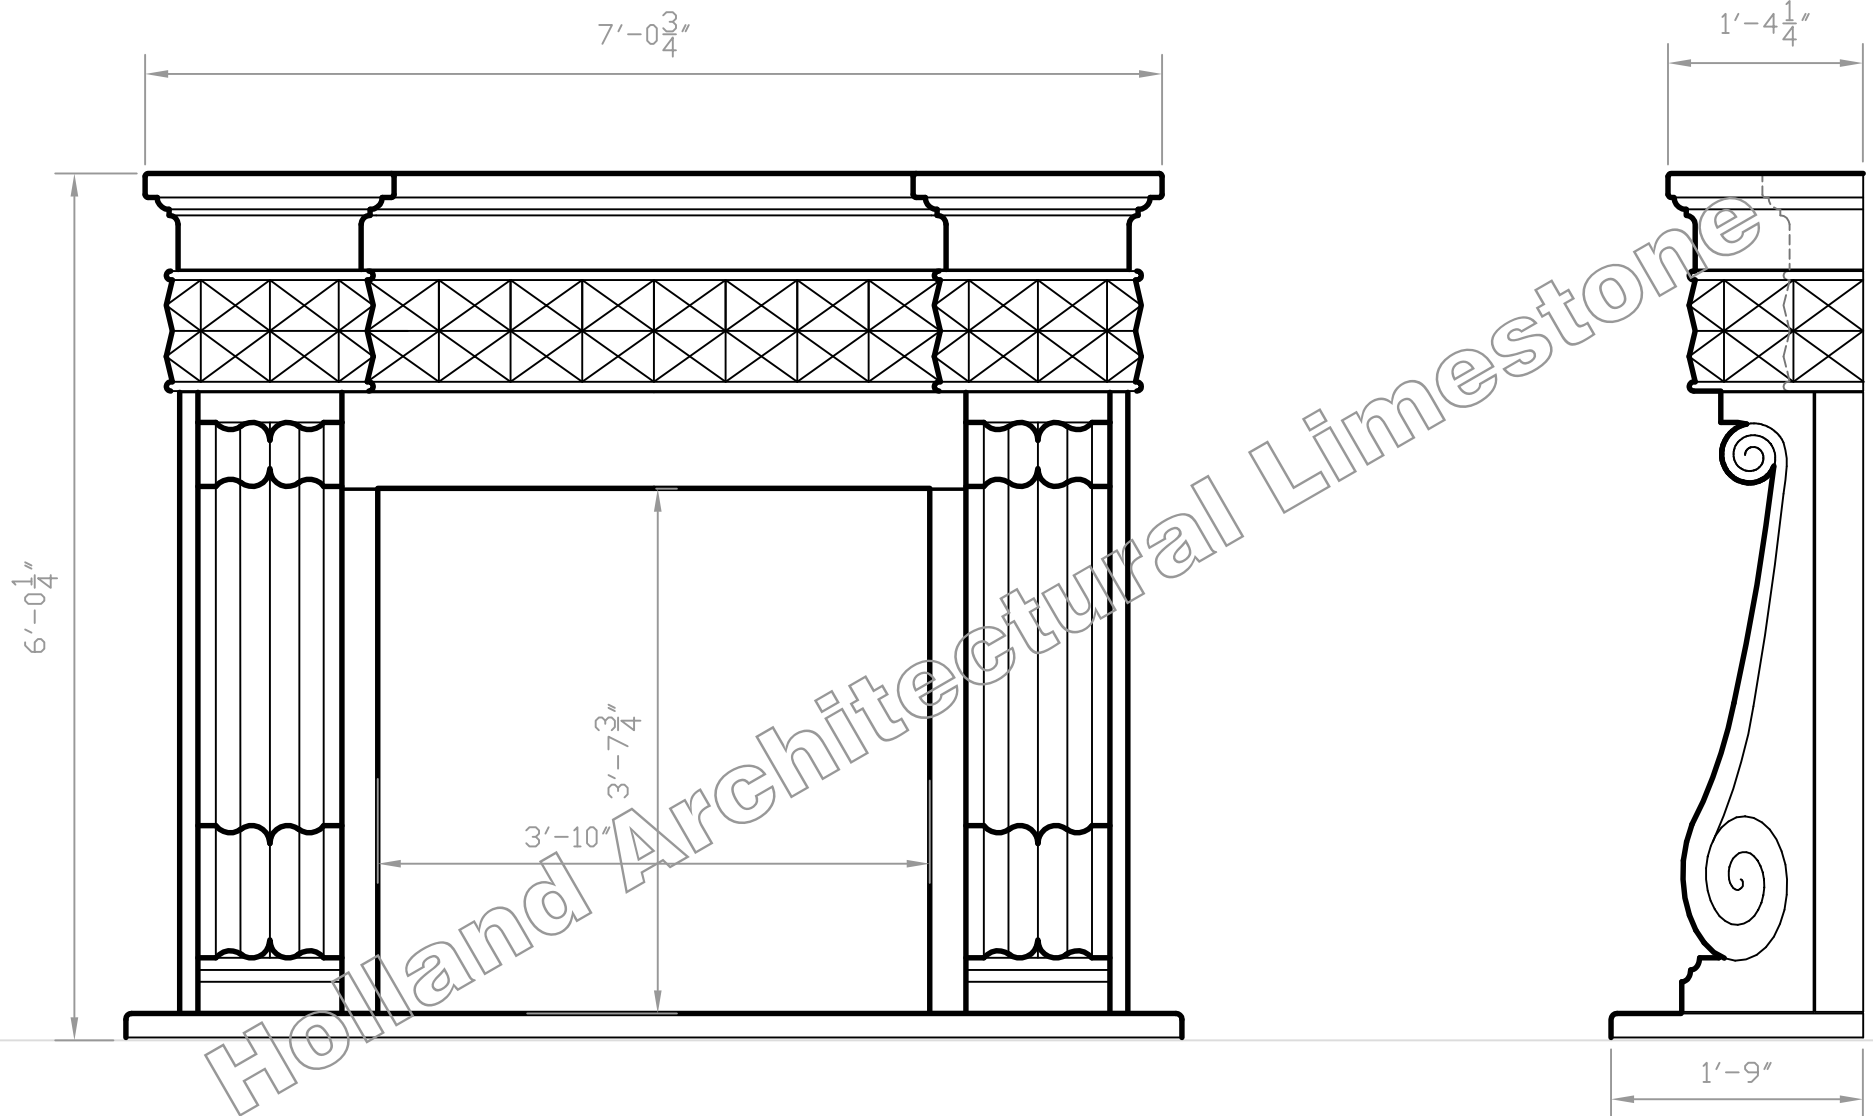

Limestone Fireplace Facing

The Alexander

© Holland Architectural Limestone

1515 Monetary Lane
Carrollton TX 75006

972-247-1621