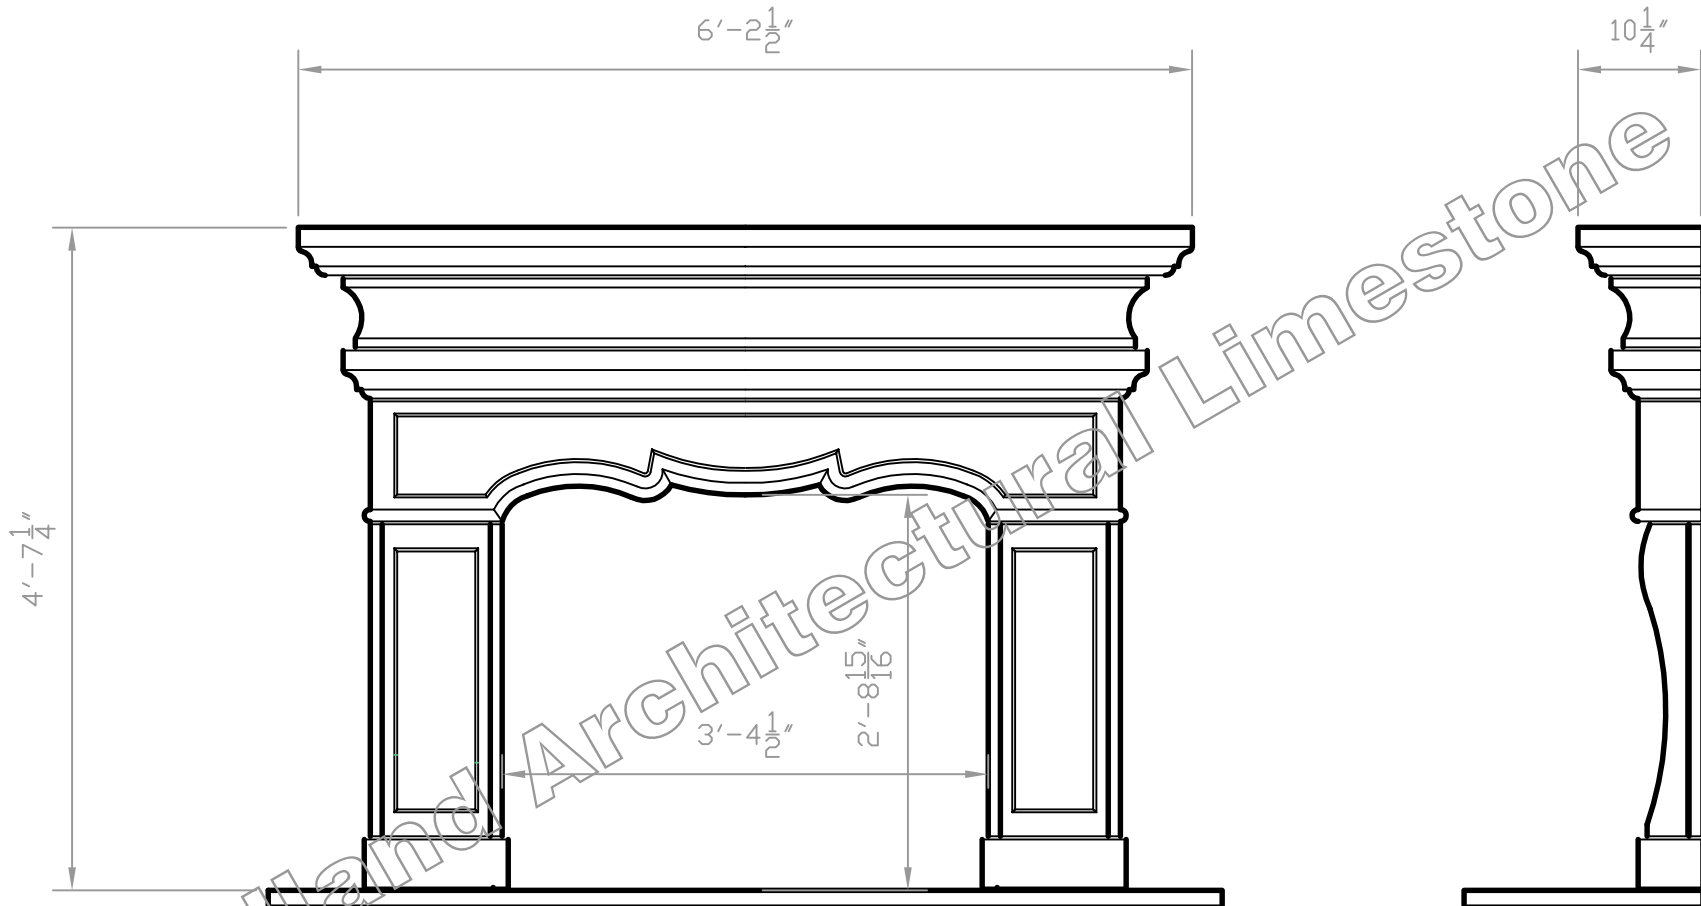

Limestone Fireplace Facing

Holland Architectural Limestone

The Antoinette

© Holland Architectural Limestone  
1515 Monetary Lane  
Carrollton TX 75006  
972-247-1621