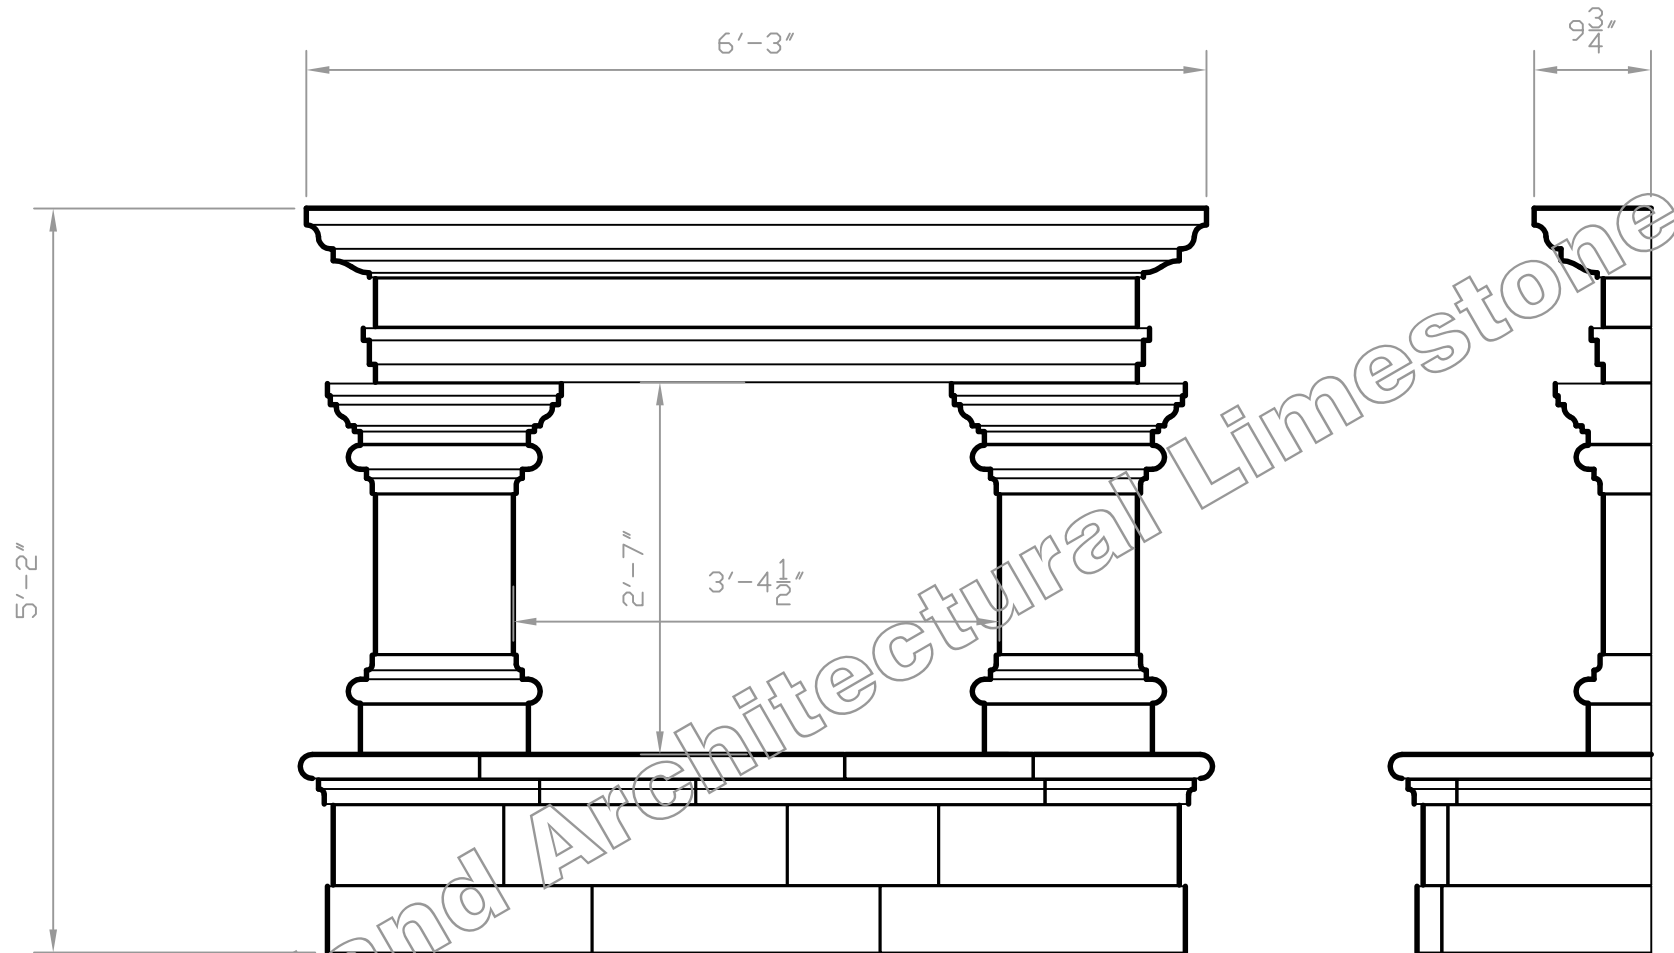

Limestone Fireplace Facing

Holland Architectural Limestone

The Chateau Monte

© Holland Architectural Limestone

1515 Monetary Lane
Carrollton TX 75006

972-247-1621