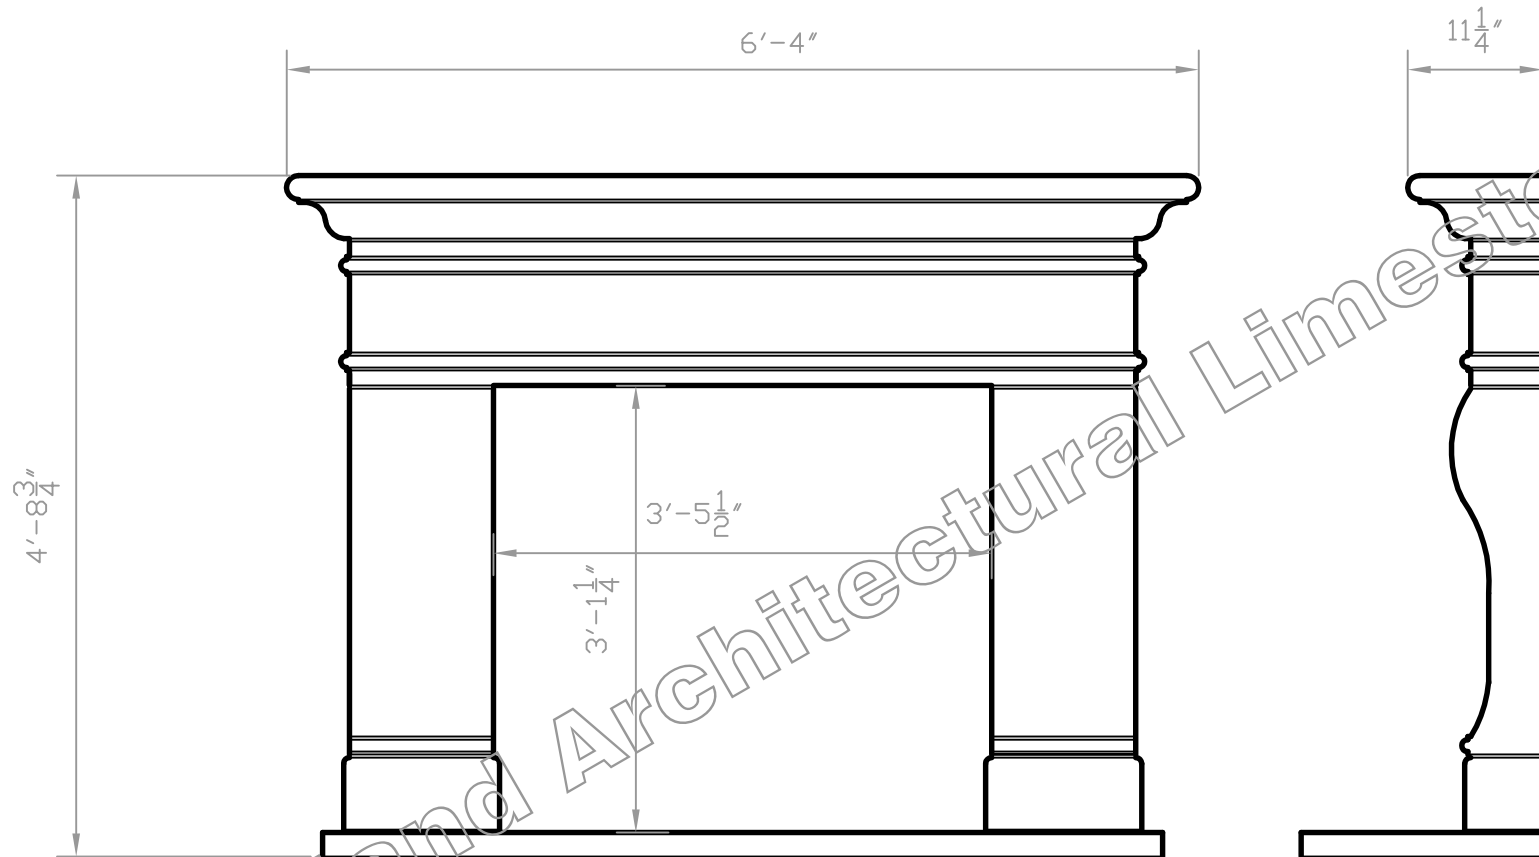

Limestone Fireplace Facing

The Claire

© Holland Architectural Limestone

1515 Monetary Lane
Carrollton TX 75006

972-247-1621