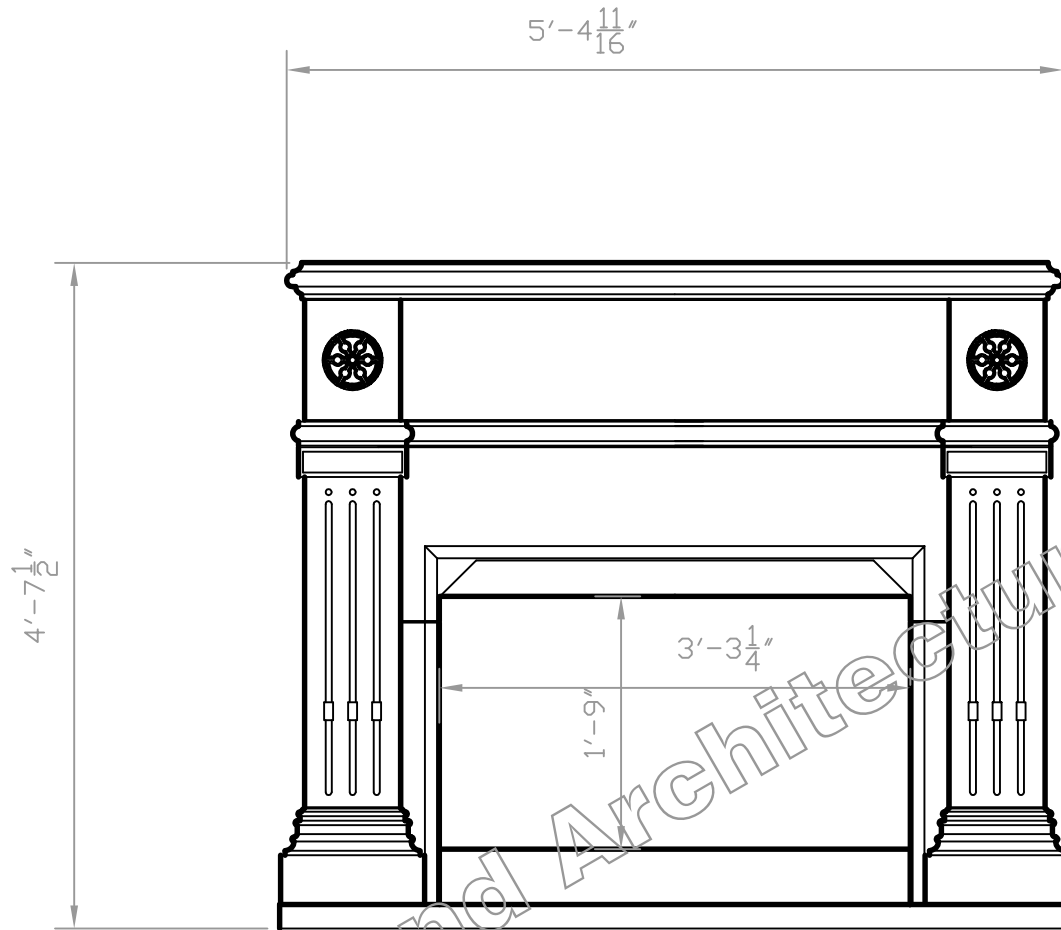

Limestone Fireplace Facing

Holland Architectural Limestone

The Classic

© Holland Architectural Limestone

1515 Monetary Lane
Carrlton TX 75006
972-247-1621