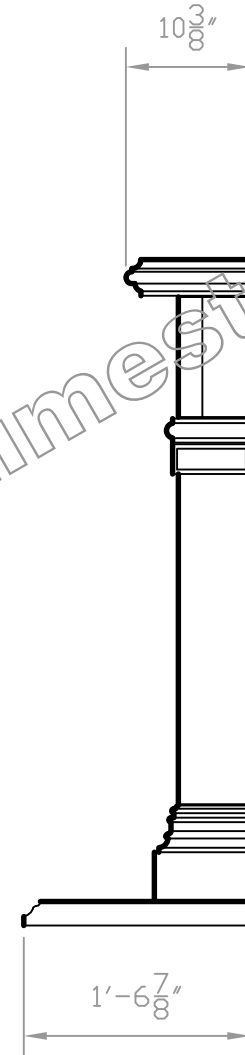

Limestone Fireplace Facing

Holland Architectural Limestone

The Classic

© Holland Architectural Limestone

1515 Monetary Lane
Carrlton TX 75006
972-247-1621