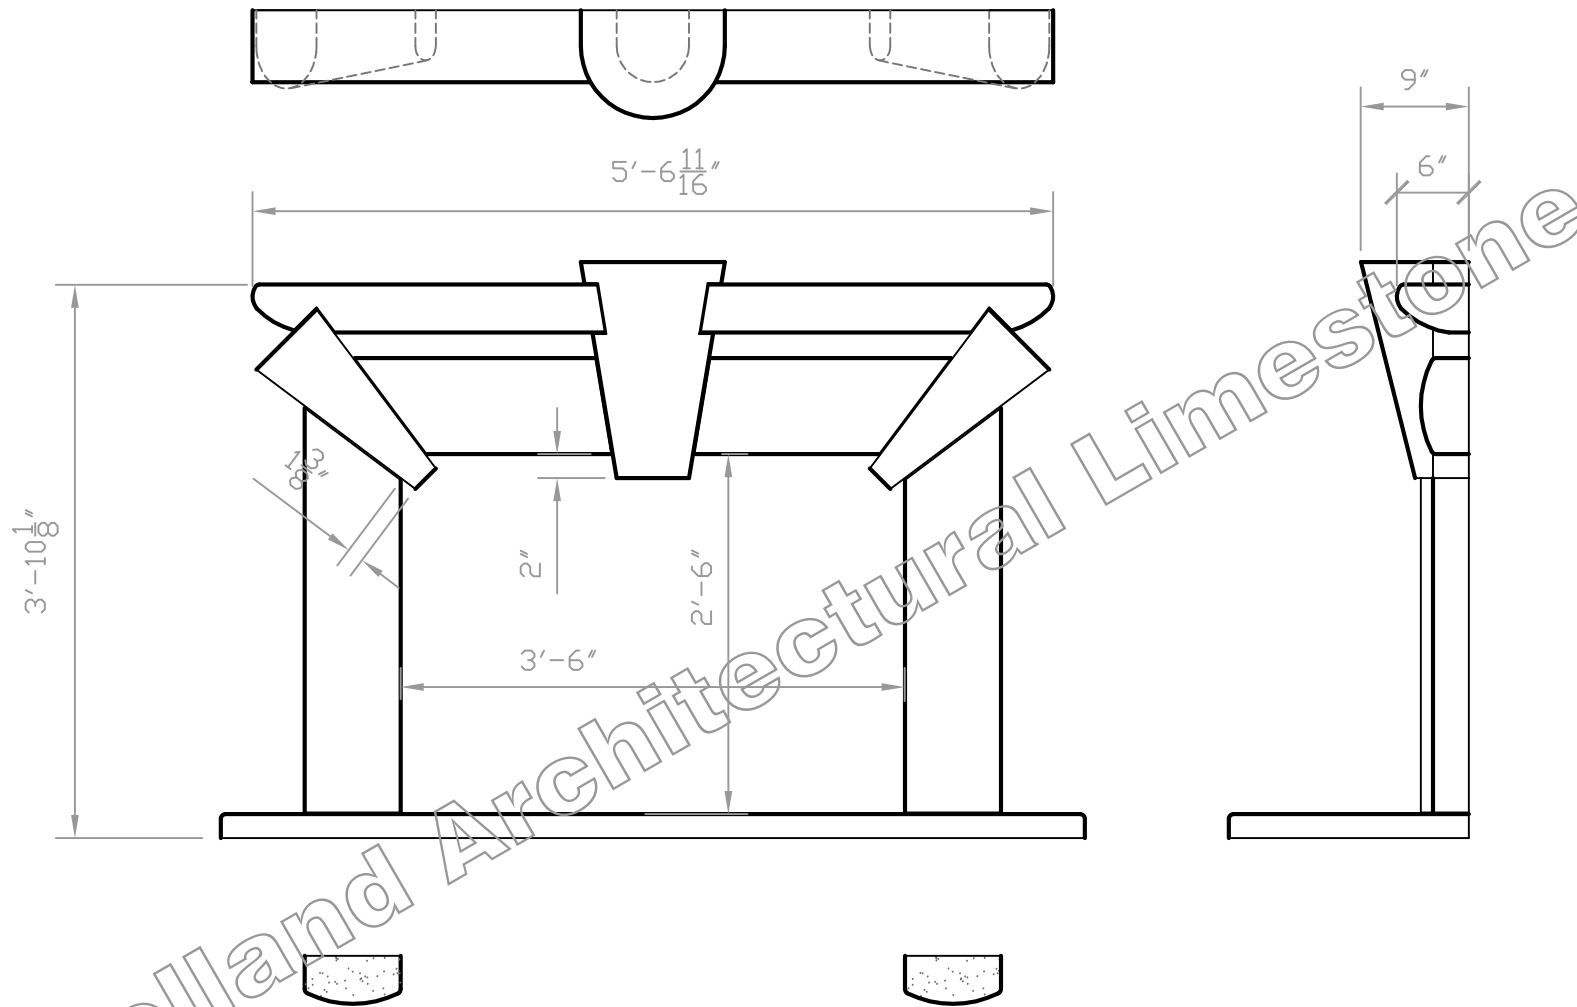

Limestone Fireplace Facing

Holland Architectural Limestone

The Contour M

© Holland Architectural Limestone

1515 Monetary Lane  
Carrollton TX 75006

972-247-1621