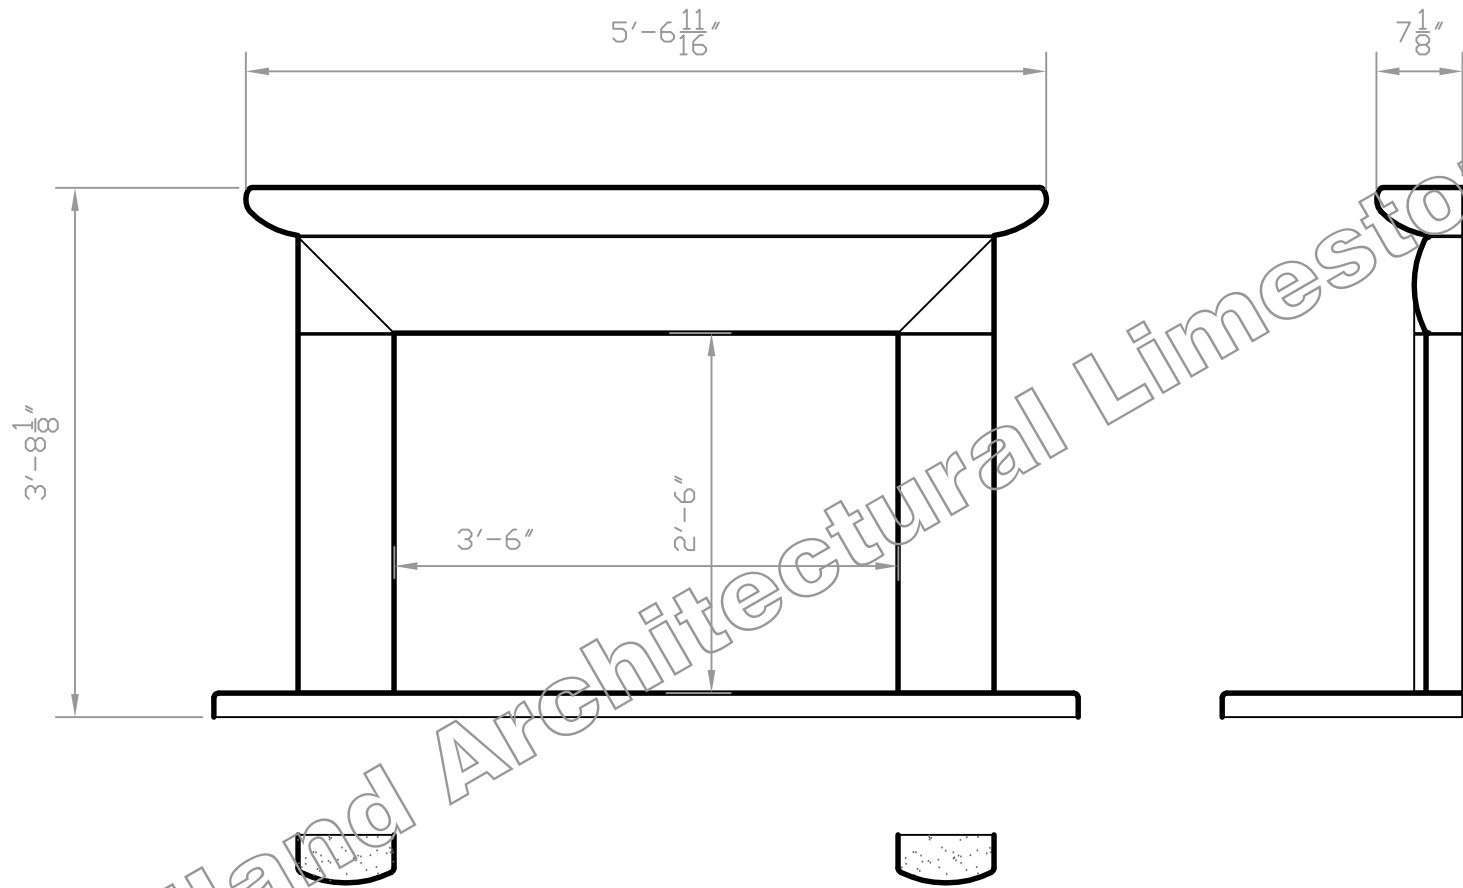

Limestone Fireplace Facing

Holland Architectural Limestone

The Contour R  
w/ shelf

© Holland Architectural Limestone  
1515 Monetary Lane  
Carrollton TX 75006  
972-247-1621