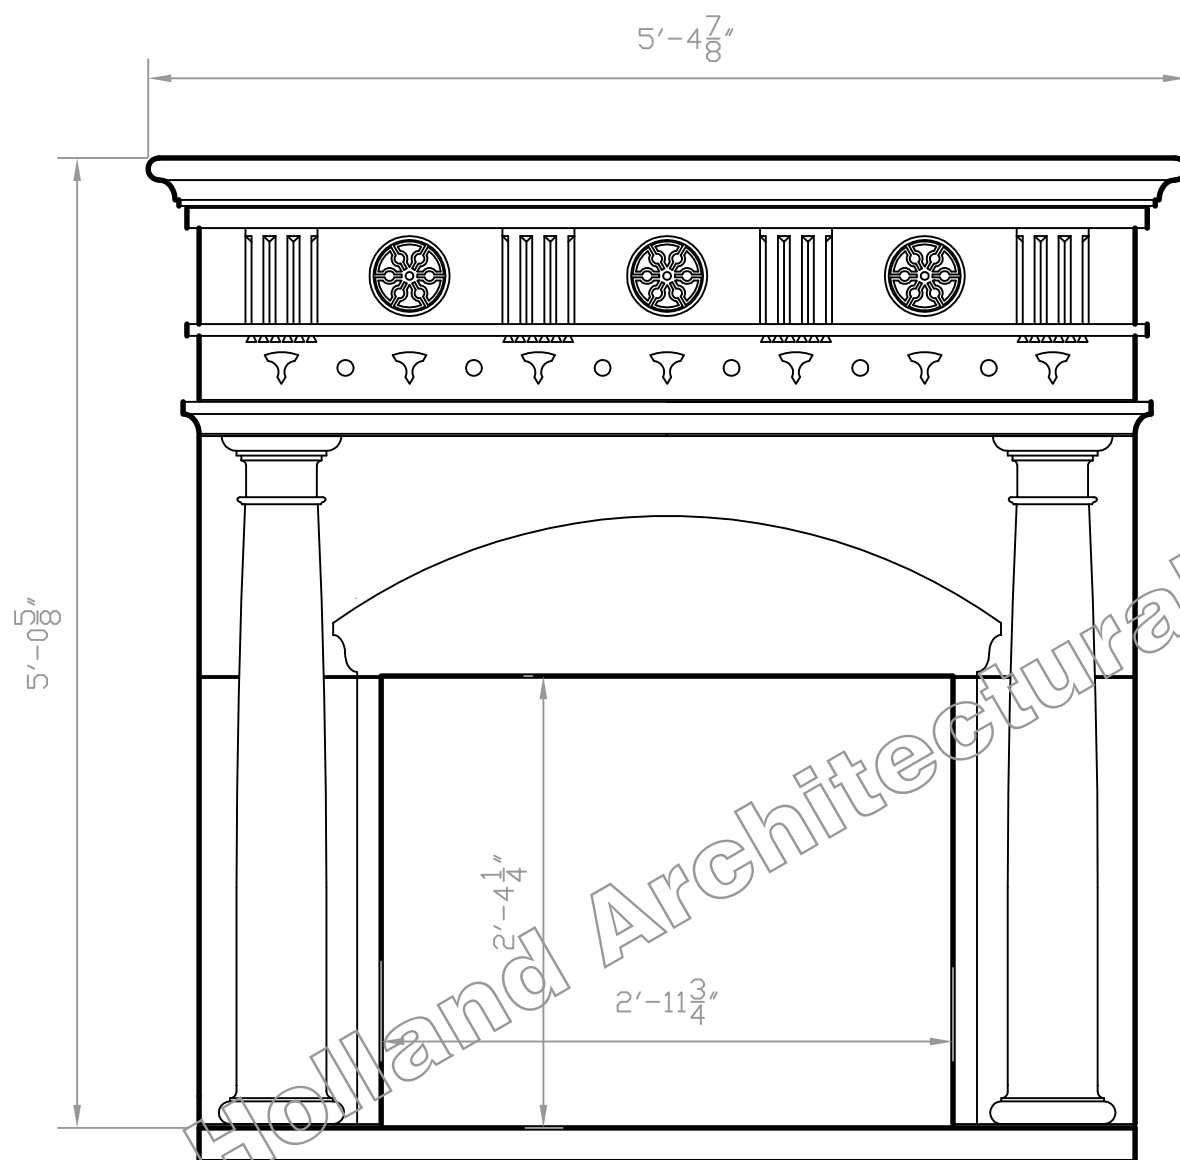

Limestone Fireplace Facing

The Delians

© Holland Architectural Limestone

1515 Monetary Lane
Carrollton TX 75006
972-247-1621