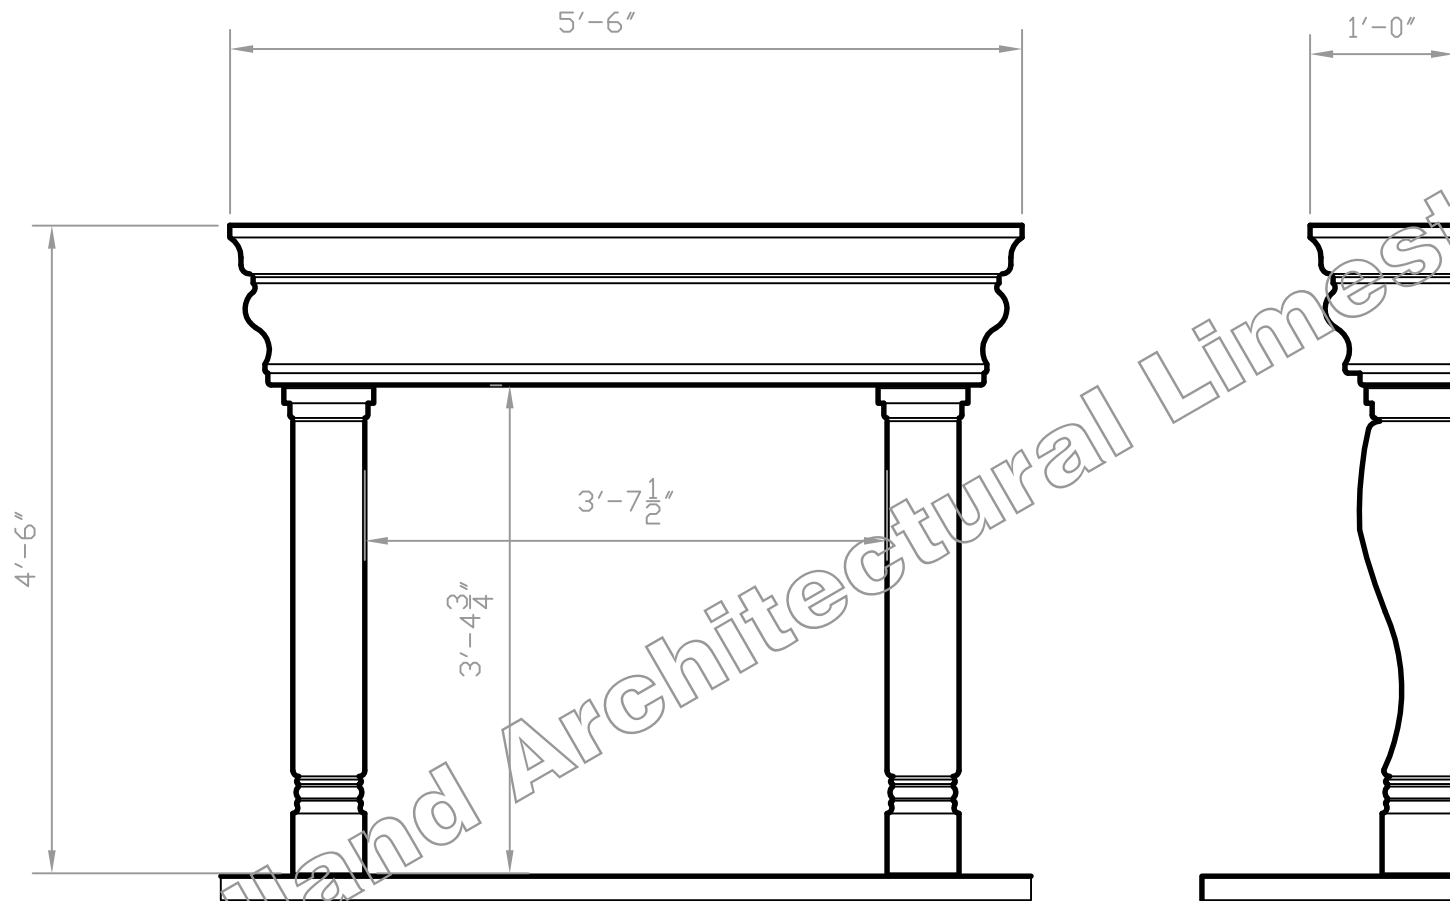

Limestone Fireplace Facing

Holland Architectural Limestone

The Firenze

© Holland Architectural Limestone

1515 Monetary Lane
Carrollton TX 75006

972-247-1621