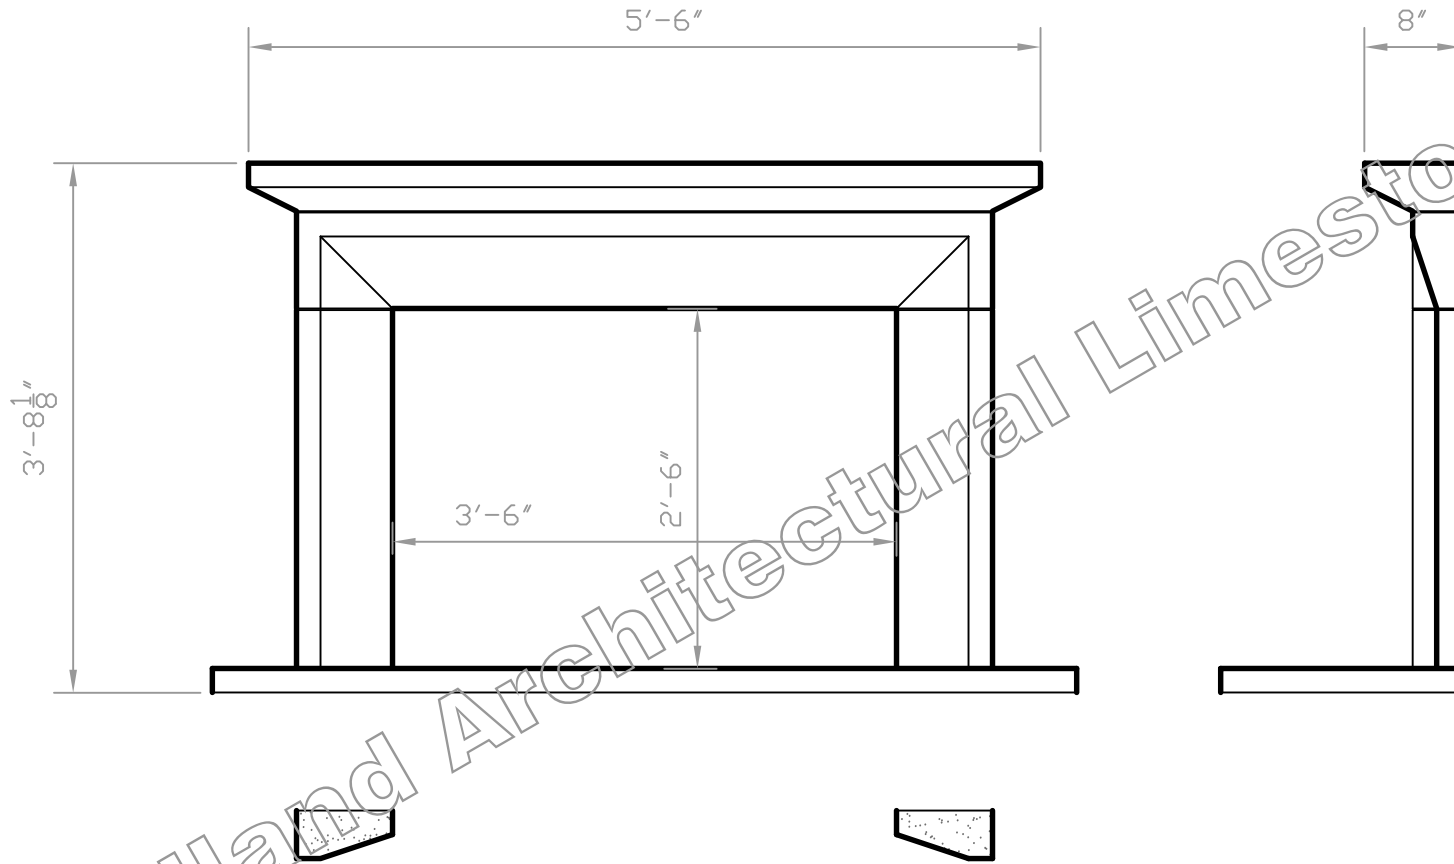

Limestone Fireplace Facing

The Foster w/ shelf

© Holland Architectural Limestone

1515 Monetary Lane  
Carrollton TX 75006

972-247-1621