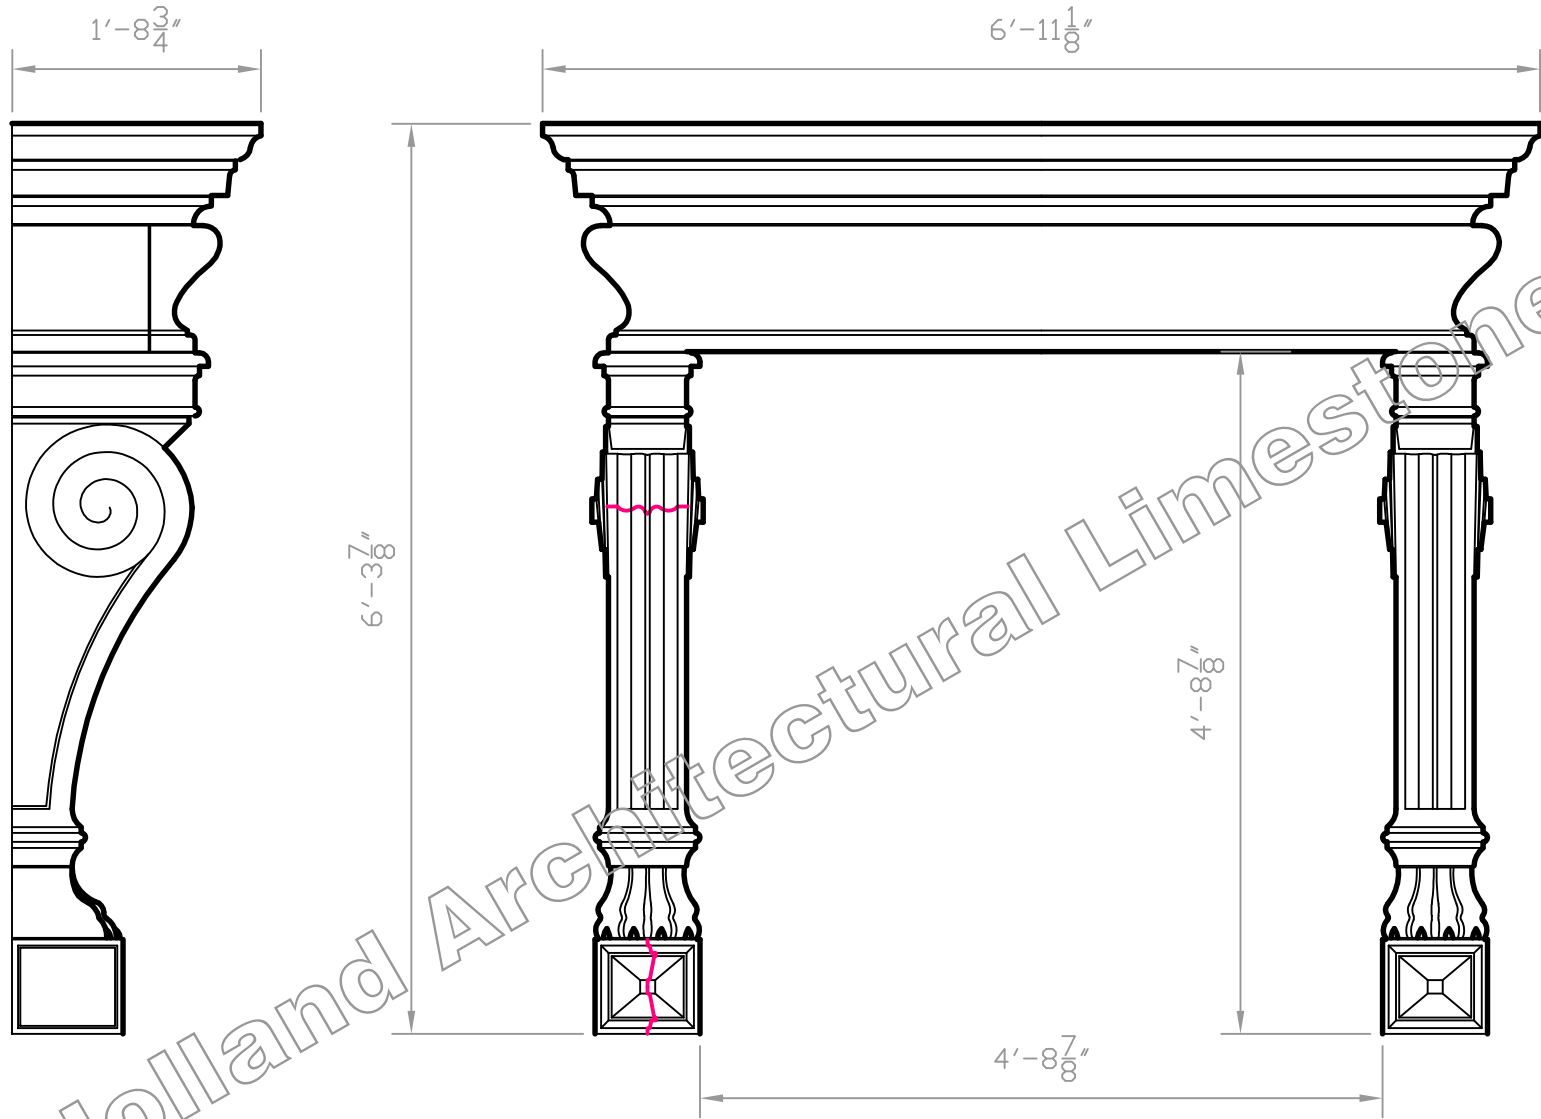

Limestone Fireplace Facing

The Maderno

© Holland Architectural Limestone

1515 Monetary Lane
Carrollton TX 75006
972-247-1621