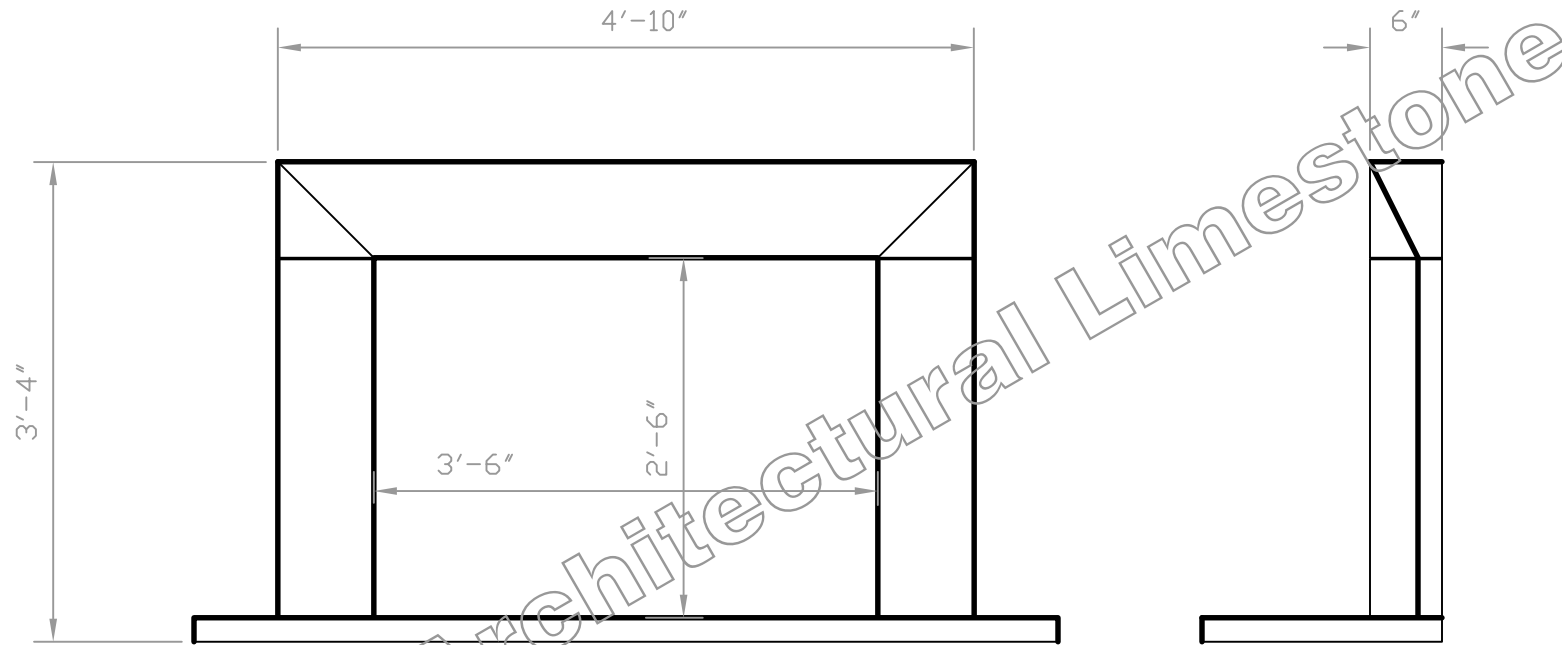

Limestone Fireplace Facing

Holland Architectural Limestone

The Moneo

© Holland Architectural Limestone

1515 Monetary Lane
Carrollton TX 75006

972-247-1621