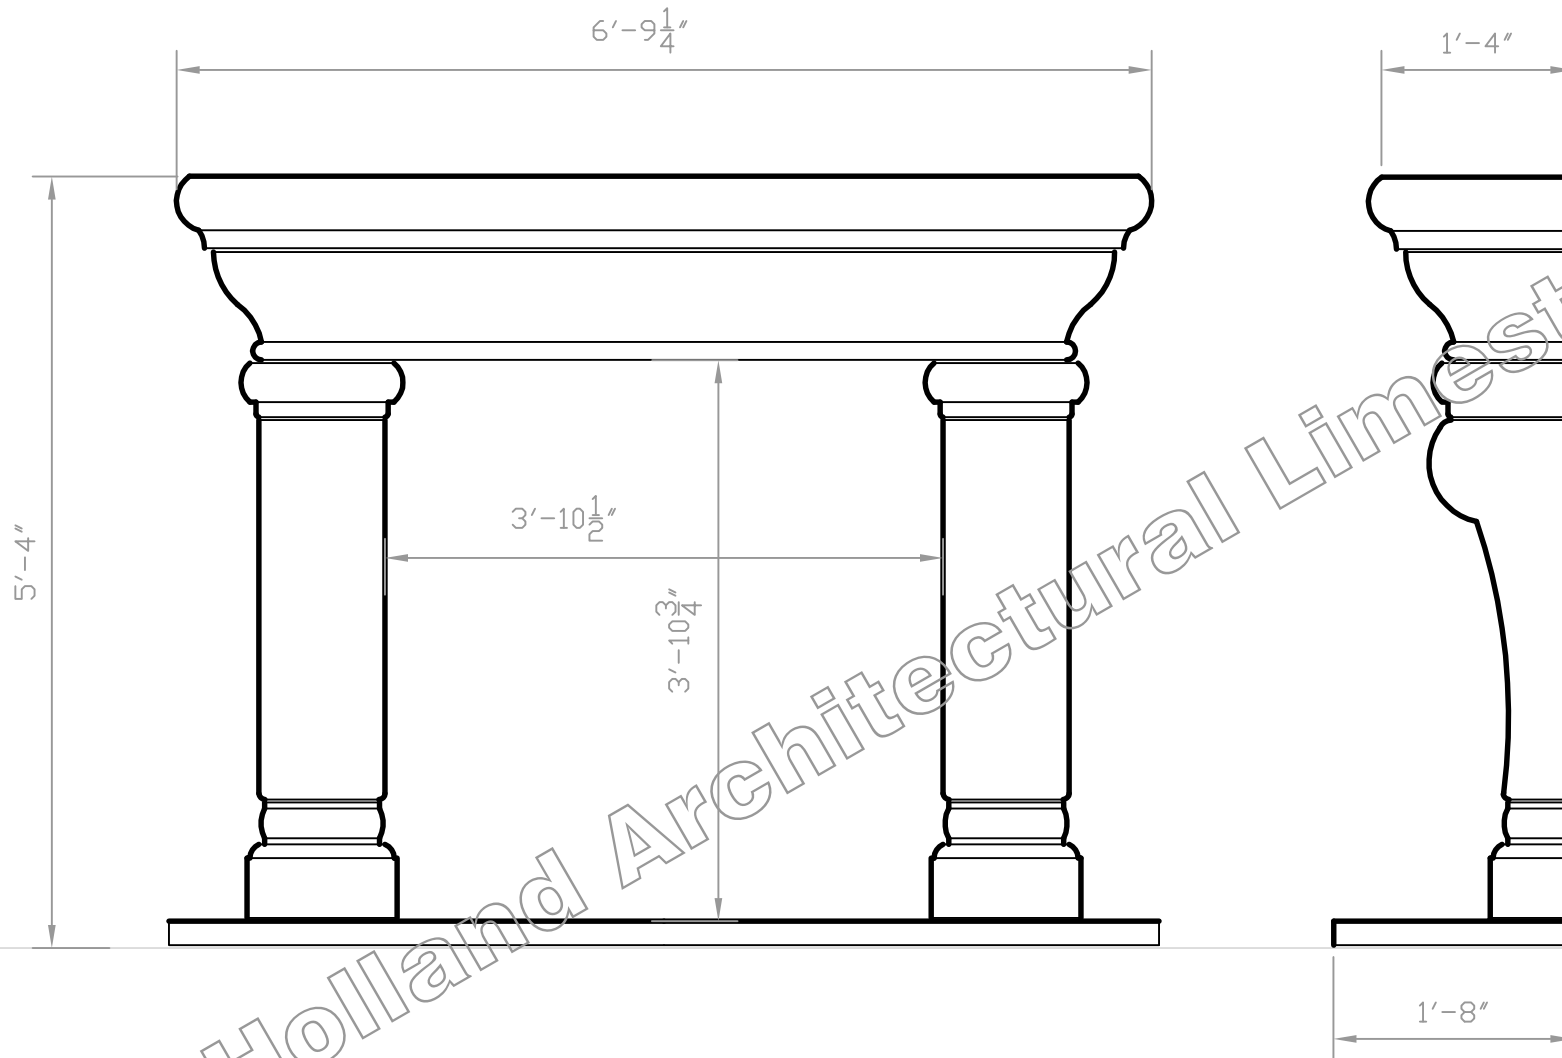

Limestone Fireplace Facing

Holland Architectural Limestone

The Prestige

© Holland Architectural Limestone

1515 Monetary Lane
Carrollton TX 75006

972-247-1621