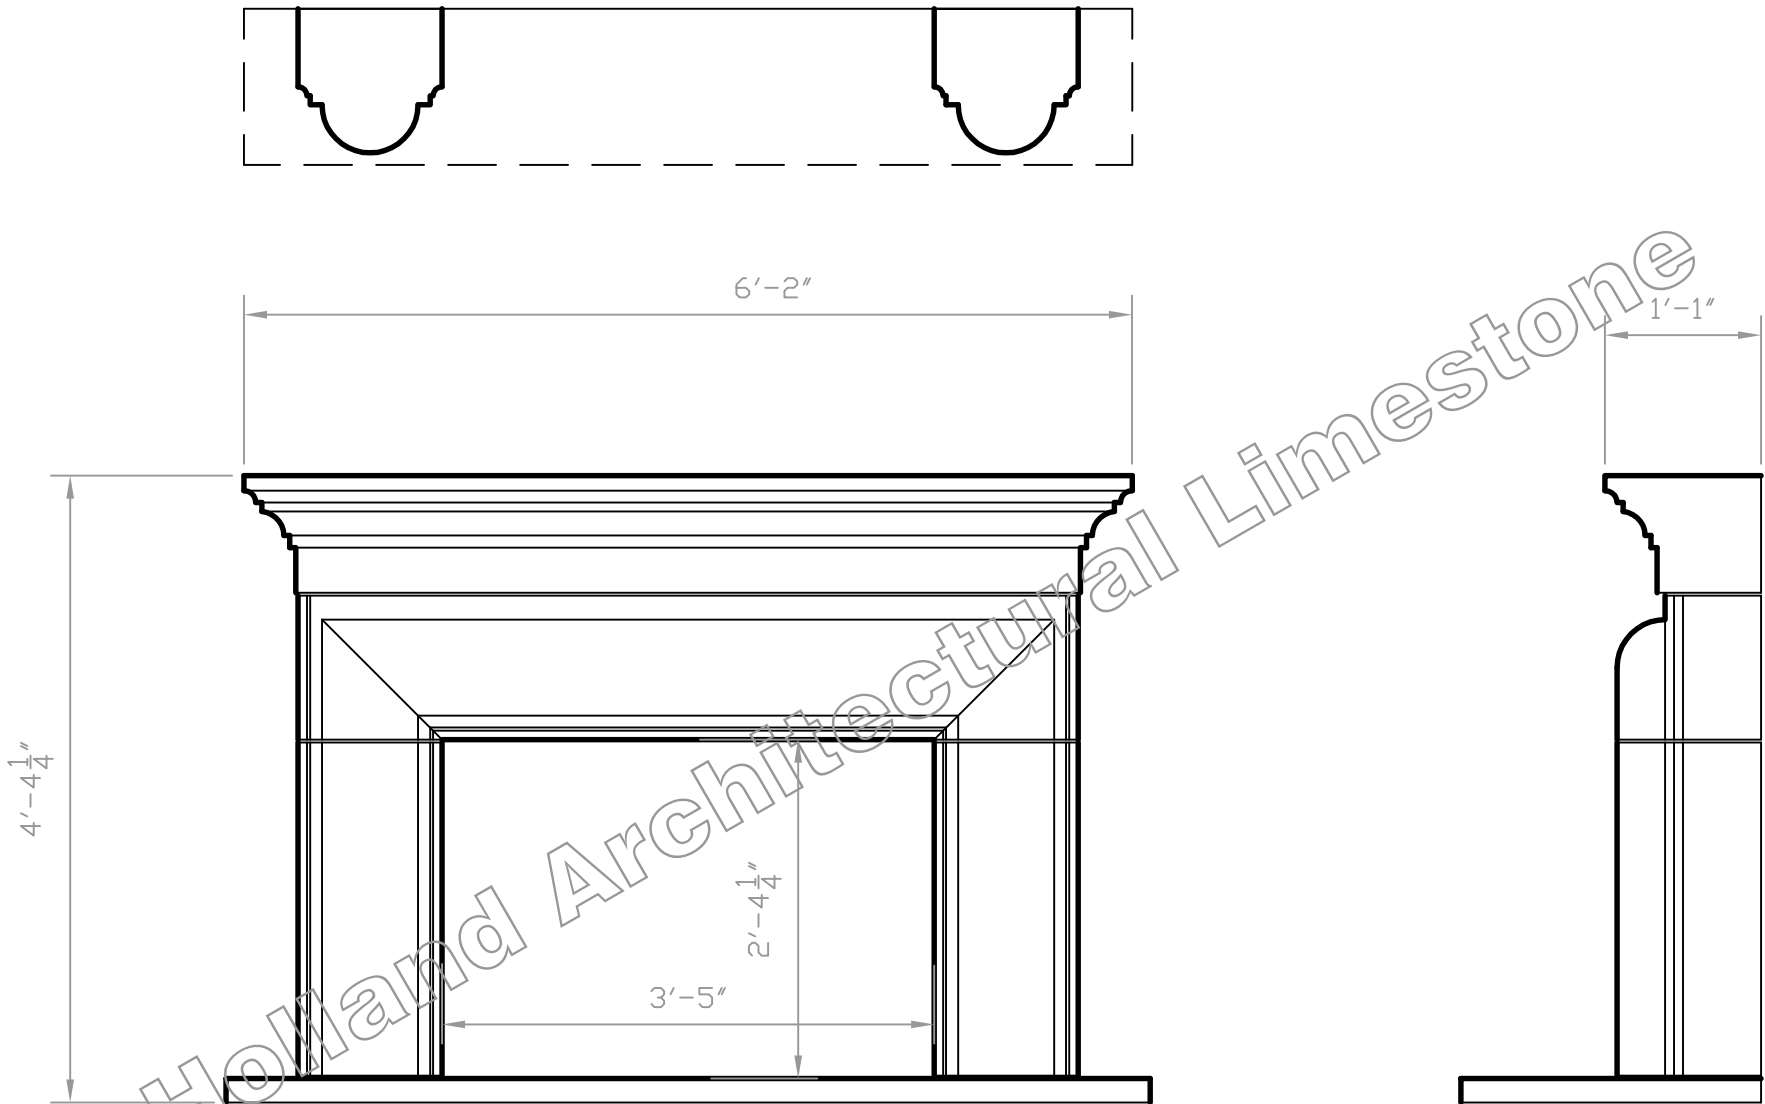

Limestone Fireplace Facing

Holland Architectural Limestone

The Preston

© Holland Architectural Limestone

1515 Monetary Lane
Carrollton TX 75006

972-247-1621