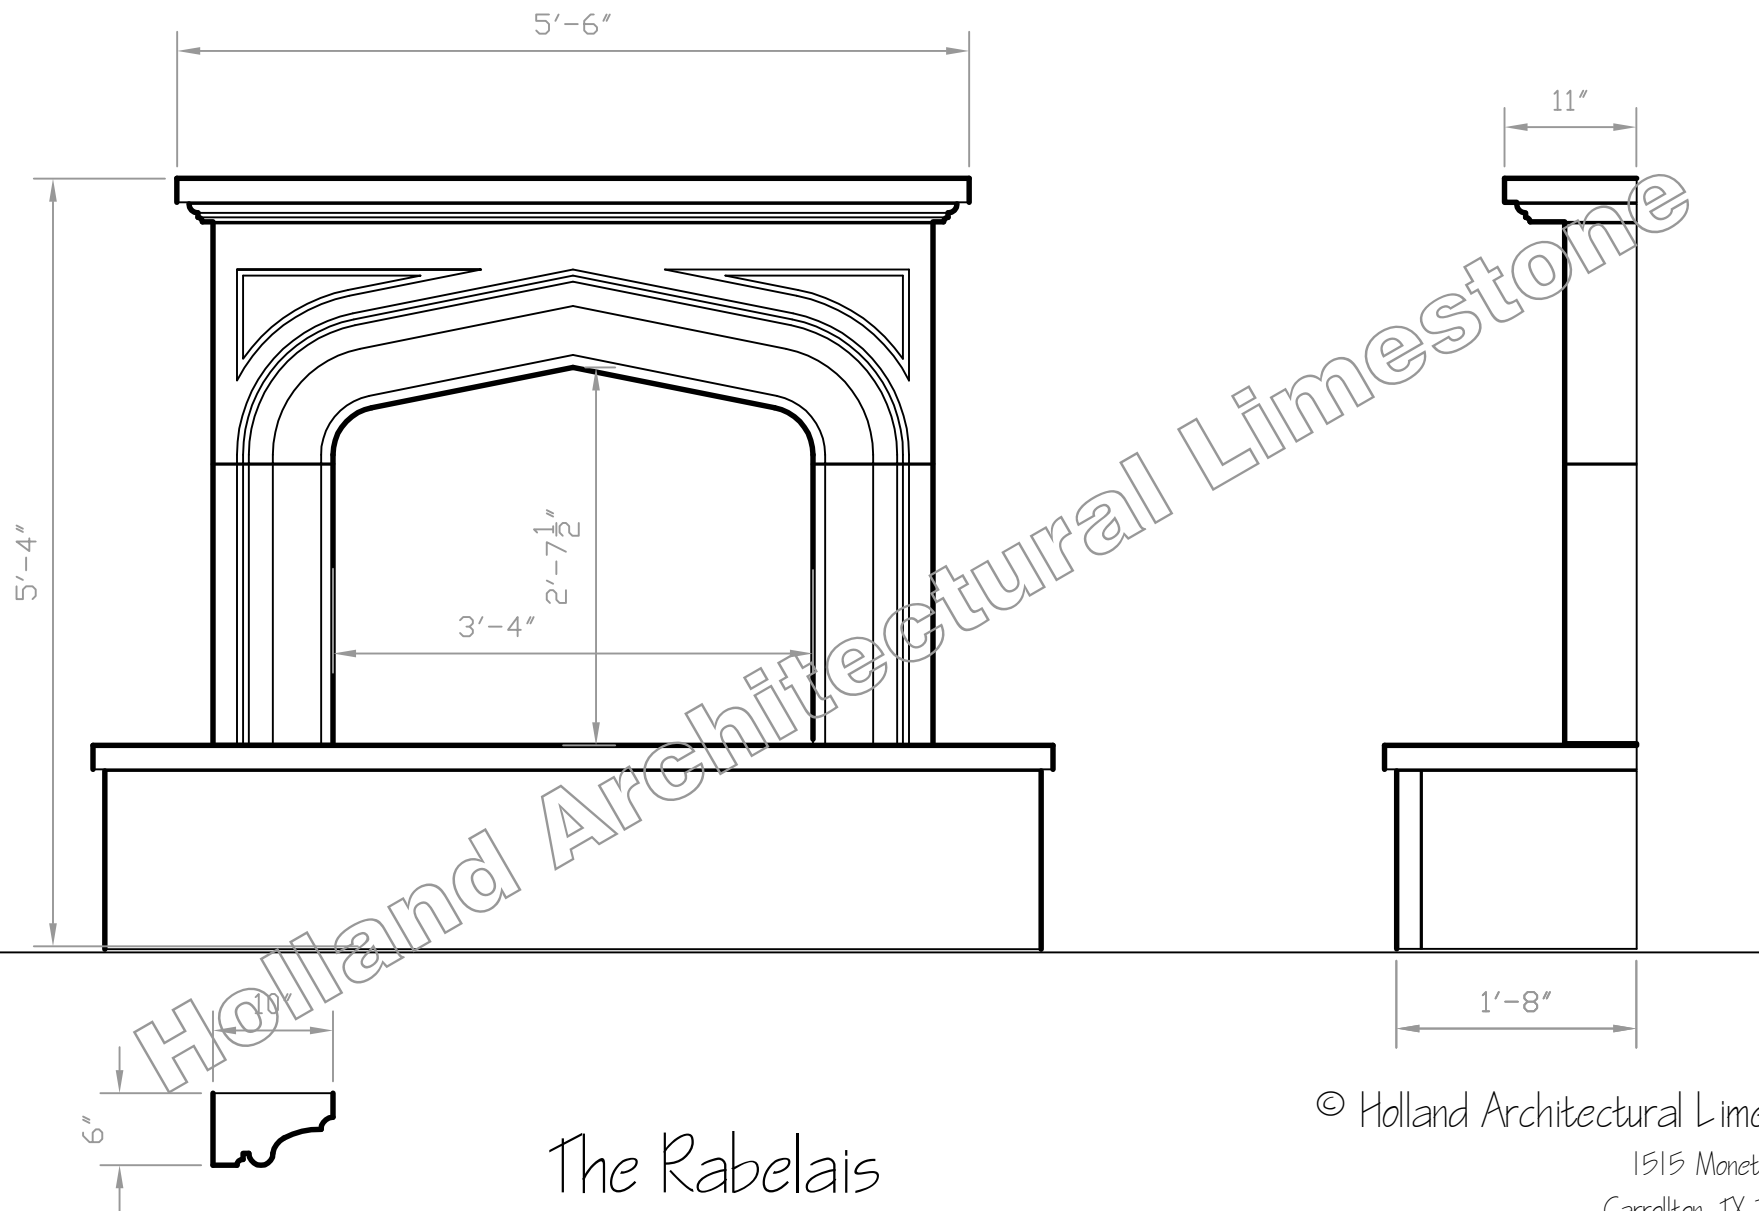

Limestone Fireplace Facing

The Rabelais

© Holland Architectural Limestone

1515 Monetary Lane  
Carrollton TX 75006  
972-247-1621