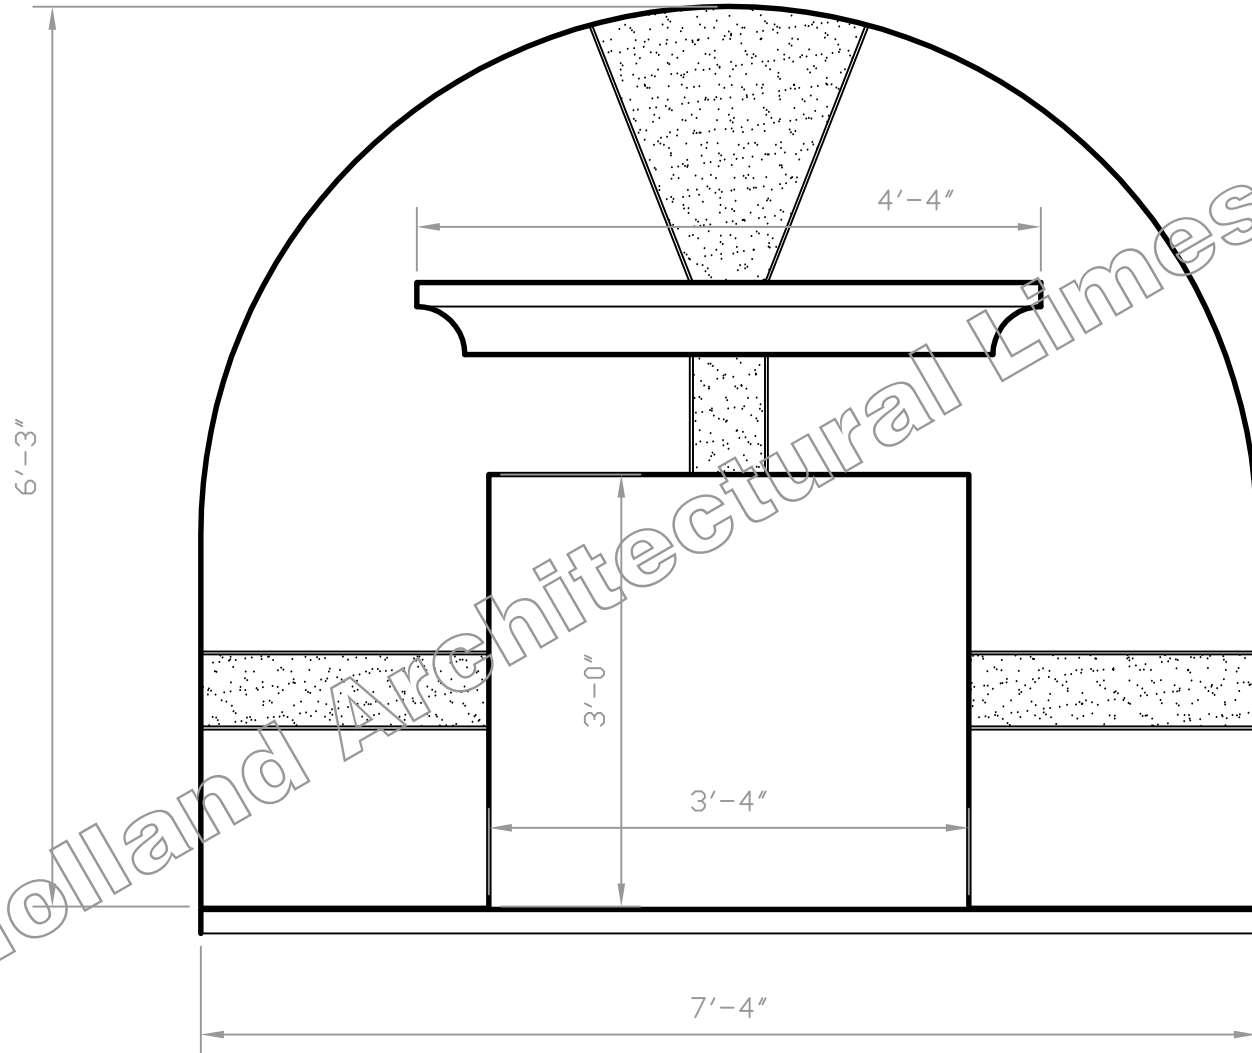

Limestone Fireplace Facing

Holland Architectural Limestone

The Santa Fe

© Holland Architectural Limestone

1515 Monetary Lane  
Carrollton TX 75006  
972-247-1621